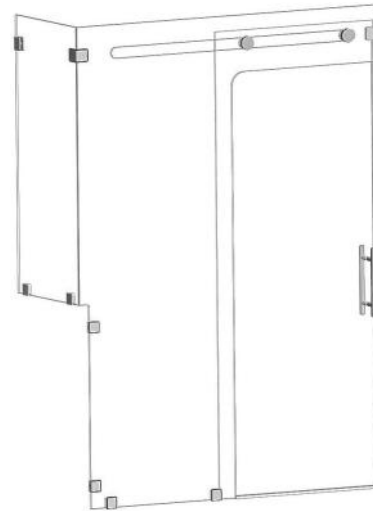

EVEREST
Frameless Rolling Door System

EASCO Shower Doors

EVEREST Frameless In-glass Rolling Door System

EVEREST features a fully-frameless design with a rolling door and a fixed panel. We call it the industry's first invisible shower door. The EVEREST series is designed specially for the discerning consumer that knows what they want and gets what they want.

EV-301 Door & Uni-Panel
Starting at \$3900 List
Available for openings 42" to 60"

EV-381 Door & Notched Panel & 90° Return
Starting at \$4500 List
Available for openings 42" to 60"

Available Finishes: Chrome, Polished Brass, Brushed Nickel

Specifications:

- ◆ In-glass Rolling Door with Fixed Panel
- ◆ Extra Heavy Gage Anodized Aluminum
- ◆ Door—8mm Tempered Glass (Nominal 5/16") - ANSI Z97.1, CPSC 16 CFR 1201
- ◆ Panel—10mm Tempered Glass (Nominal 3/8") - ANSI Z97.1, CPSC 16 CFR 1201
- ◆ Thru-the-glass 8" Counterpoint Pull
- ◆ Wet-glazed Corners Standard