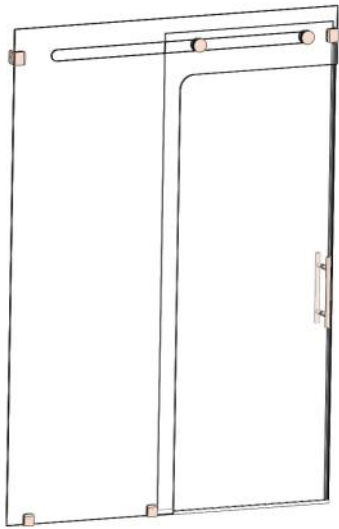

EVEREST
Frameless Rolling Door System

EASCO Shower Doors

EVEREST Frameless In-glass Rolling Door System

EVEREST features a fully-frameless design with a rolling door and a fixed panel. We call it the industry's first invisible shower door. The EVEREST series is designed specially for the discerning consumer that knows what they want and gets what they want.

EV-301 Door & Uni-Panel
Starting at \$3900 List
Available for openings 42" to 60"

EV-381 Door & Notched Panel & 90° Return
Starting at \$4500 List
Available for openings 42" to 60"

Available Finishes: Chrome, Polished Brass, Brushed Nickel

Specifications:

- ◆ In-glass Rolling Door with Fixed Panel
- ◆ Extra Heavy Gage Anodized Aluminum
- ◆ Door—8mm Tempered Glass (Nominal 5/16") - ANSI Z97.1, CPSC 16 CFR 1201
- ◆ Panel—10mm Tempered Glass (Nominal 3/8") - ANSI Z97.1, CPSC 16 CFR 1201
- ◆ Thru-the-glass 8" Counterpoint Pull
- ◆ Wet-glazed Corners Standard