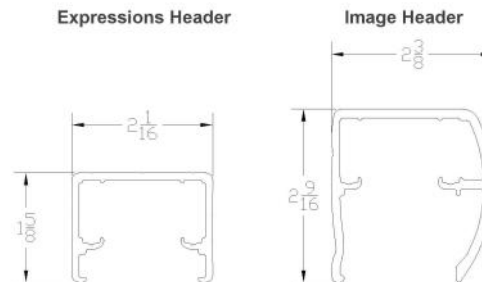

Expressions

EASCO Shower Doors

Expressions By-pass Tub and Shower Sliders

The smallest profile by-pass slider on the market!

- Extra Heavy Gage Anodized Aluminum Header, Side Jams and Easy to Clean Sill
- 6mm Tempered Glass (Nominal 1/4", .219 - .244) - ANSI Z97.1, CPSC 16 CFR 1201
- Thru-the-glass Expressions Towel Bars
- Exposed Thru-the-glass Roller Brackets with Anti-jump Feature

See the difference

Expressions Series by-pass sliders feature a nearly-frameless design with an extremely low profile header. In-fact it the smallest in the industry.

EASCO Shower Doors
3 Industrial Drive
Vernon, NJ 07462
www.Easco-Shower.com
800-9-SHOWER