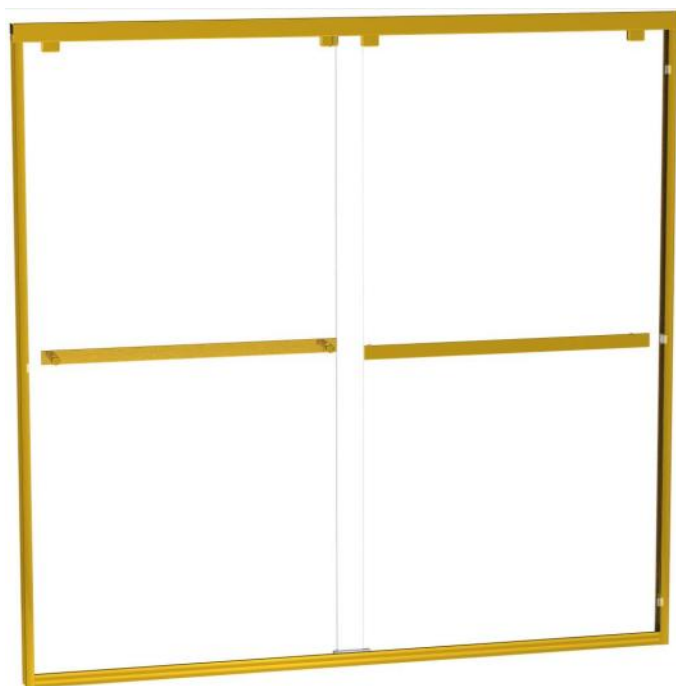

Expressions

EASCO Shower Doors

Expressions By-pass Tub and Shower Sliders

The smallest profile by-pass slider on the market!

- Extra Heavy Gage Anodized Aluminum Header, Side Jams and Easy to Clean Sill
- 6mm Tempered Glass (Nominal 1/4", .219 - .244) - ANSI Z97.1, CPSC 16 CFR 1201
- Thru-the-glass Expressions Towel Bars
- Exposed Thru-the-glass Roller Brackets with Anti-jump Feature

See the difference

Expressions Series by-pass sliders feature a nearly-frameless design with an extremely low profile header. In-fact it the smallest in the industry.

EASCO Shower Doors
3 Industrial Drive
Vernon, NJ 07462
www.Easco-Shower.com
800-9-SHOWER