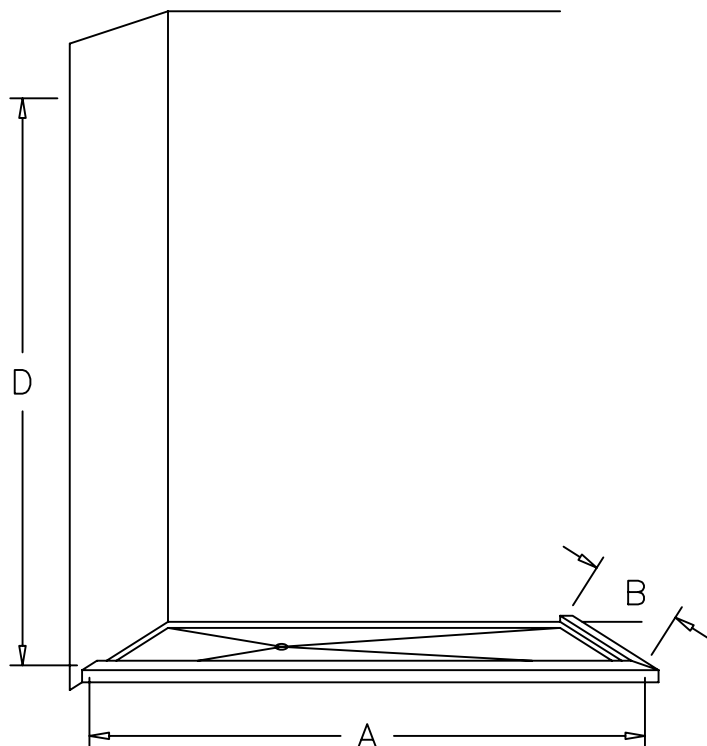

ID or EX door & panel(s) w/90° shower eclosure

A

B

D Std: 69 1/4"

D Custom:

Shower Head: L or R
(Circle one)

Hinge Side: L or R
(Circle one)

As Shown Reverse

IDT or EXT door & panel(s) w/90° shower eclosure

A

B

D Std: 75 1/4"

D Custom:

Shower Head: L or R
(Circle one)

Hinge Side: L or R
(Circle one)

As Shown Reverse