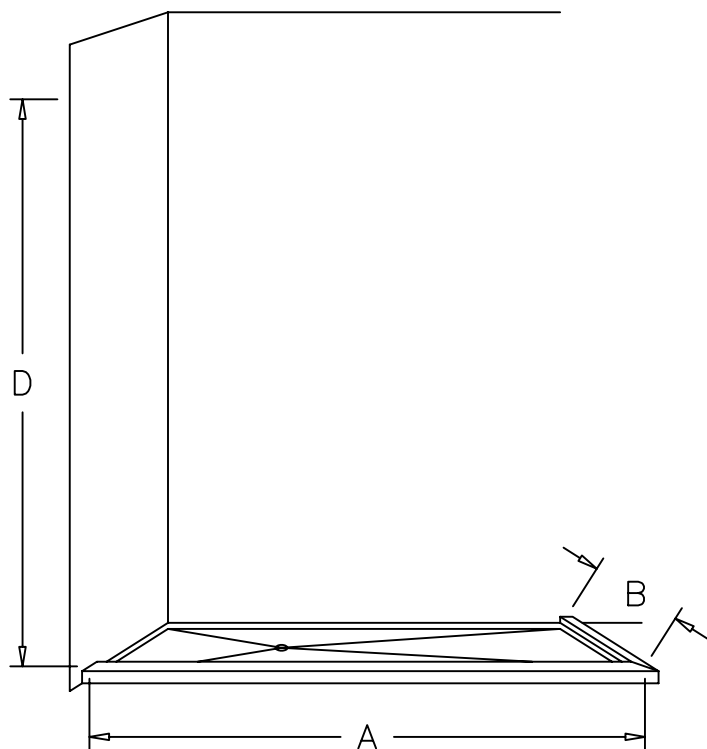

ID or EX door & panel(s) w/90° shower eclosure

A

B

D Std: 69 1/4"

D Custom:

Shower Head: L or R
(Circle one)

Hinge Side: L or R
(Circle one)

As Shown Reverse

IDT or EXT door & panel(s) w/90° shower eclosure

A

B

D Std: 75 1/4"

D Custom:

Shower Head: L or R
(Circle one)

Hinge Side: L or R
(Circle one)

As Shown Reverse